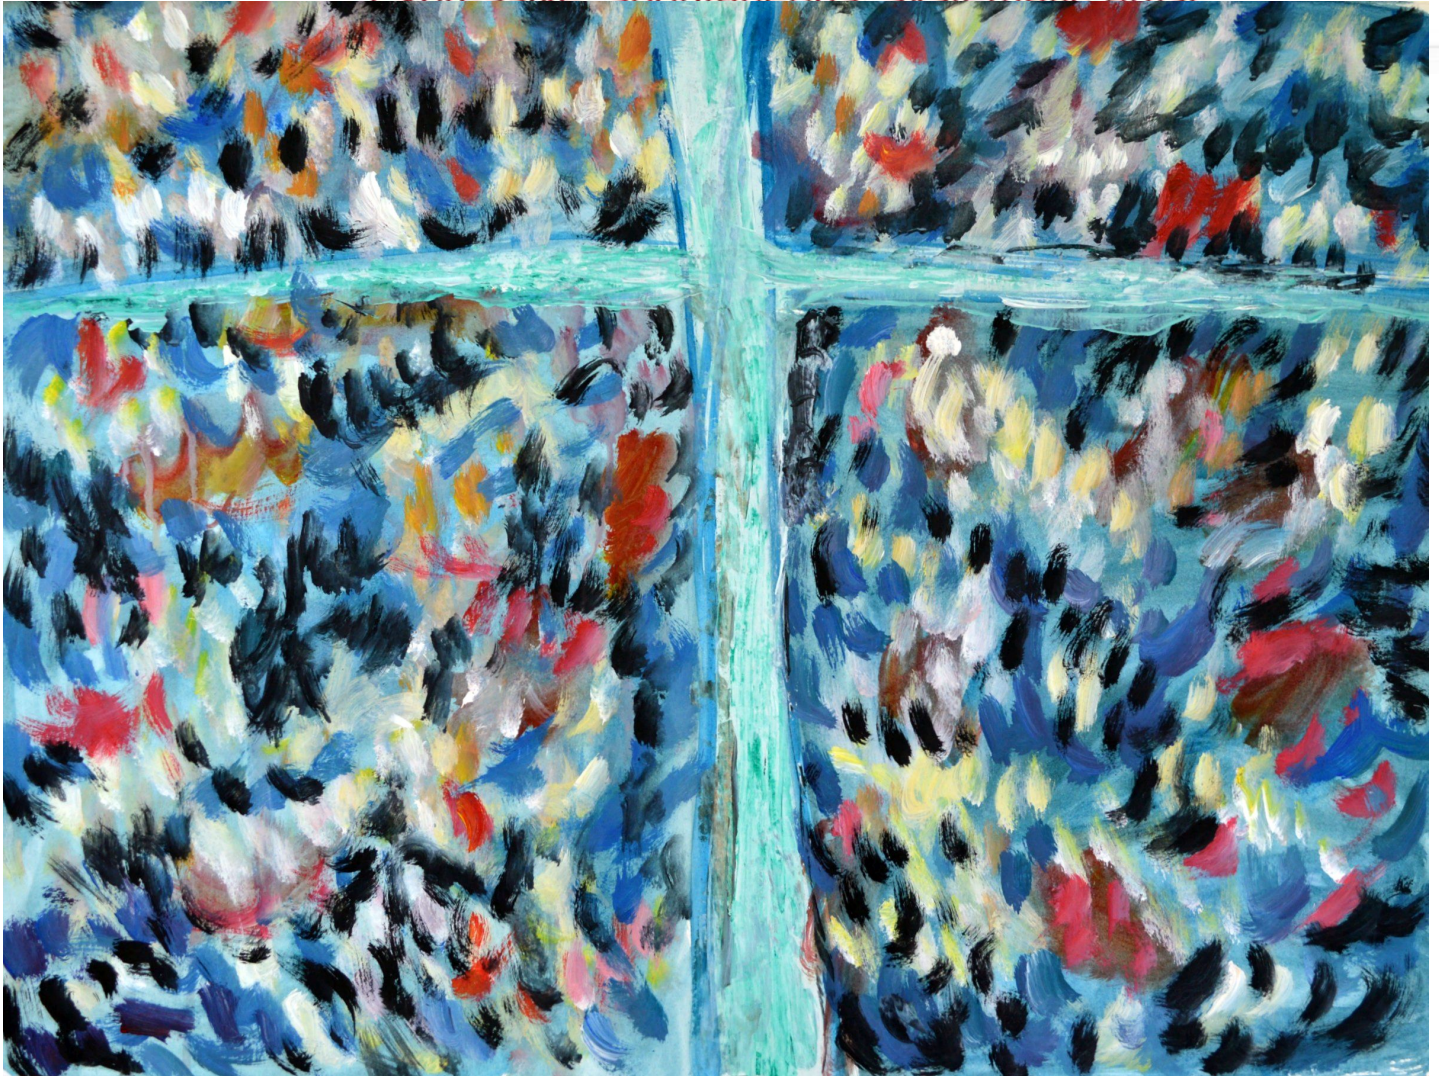

Gabriëlla Cleuren

Expressive spontaneous systematic artist

Gabriëlla Cleuren, *Mass*, 2016

Highly pigmented acrylics on prepared Steinbach 250/300 g/mg paper, 54 x 73 cm (21 1/4 x 28 3/4 in.)

BNOW00539OW