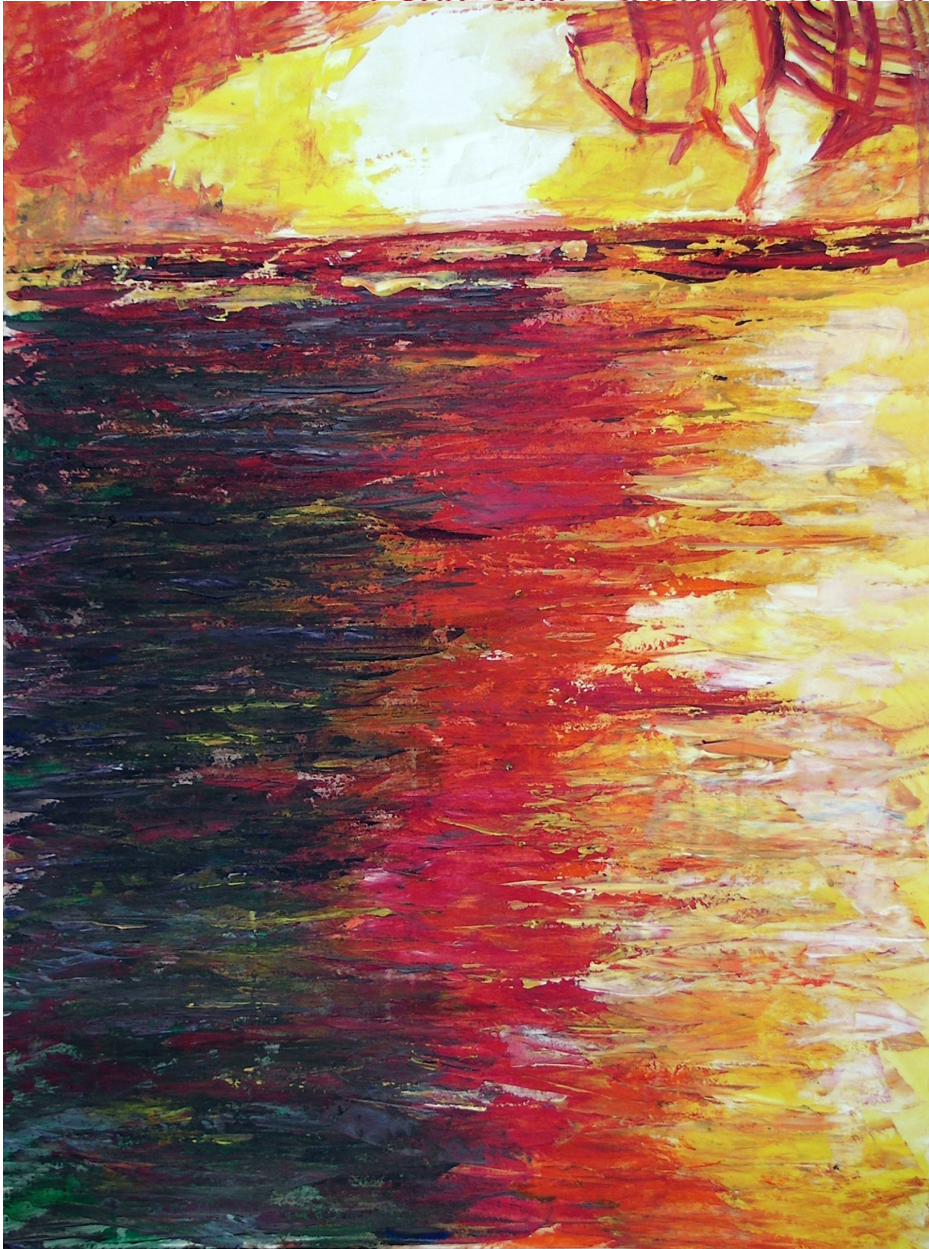

Gabriëlla Cleuren

Expressive spontaneous systematic artist

Gabriëlla Cleuren, *Cataclysm 10*, 2010
Highly pigmented acrylics on prepared Steinbach 250/300
g/mg paper, 73 x 54 cm (28 3/4 x 21 1/4 in.)
BNOW000400W