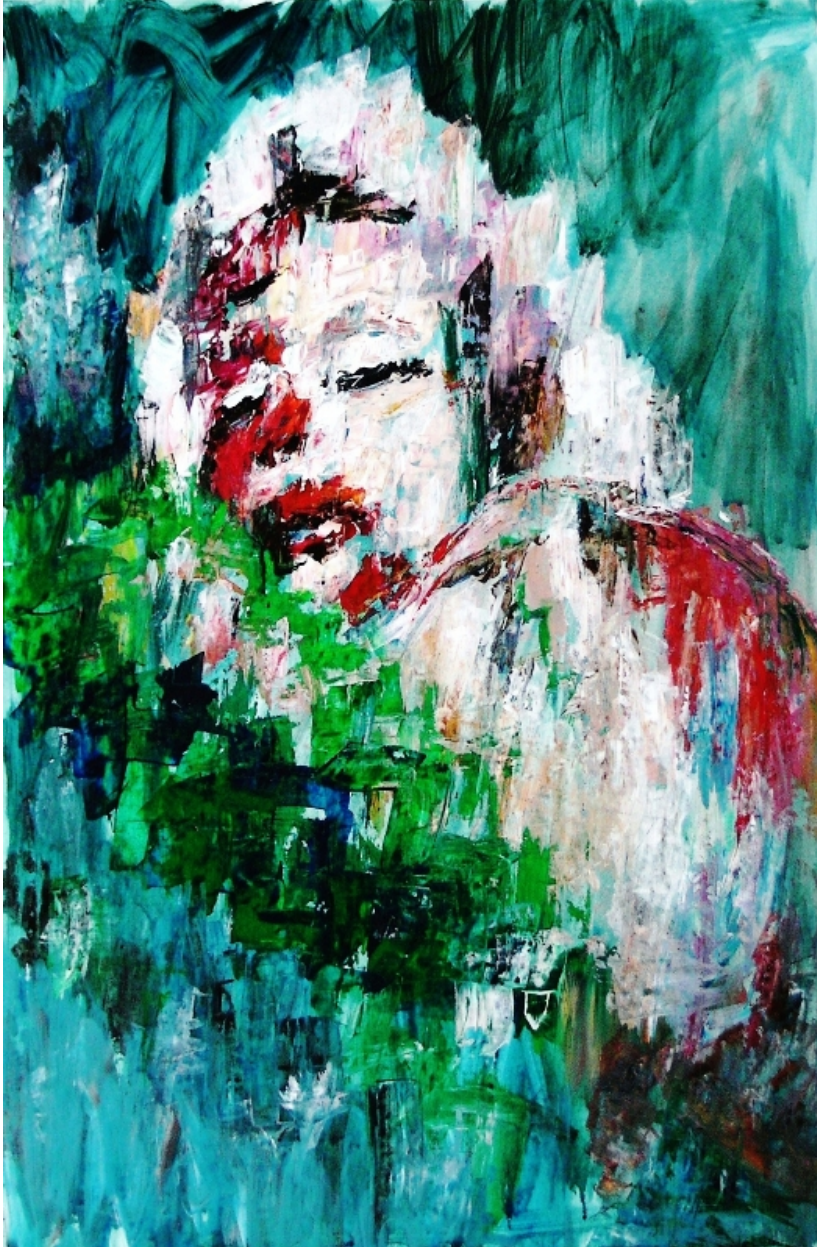

# Gabriëlla Cleuren

Expressive, spontaneous, systematic artist

Gabriëlla Cleuren, *On the childs account 01*, 2009  
Highly pigmented acrylics on prepared Steinbach  
250/300 g/mg paper, 110 x 73 cm (43 1/16 x 28 1/4  
in.)  
BNOW00165OW