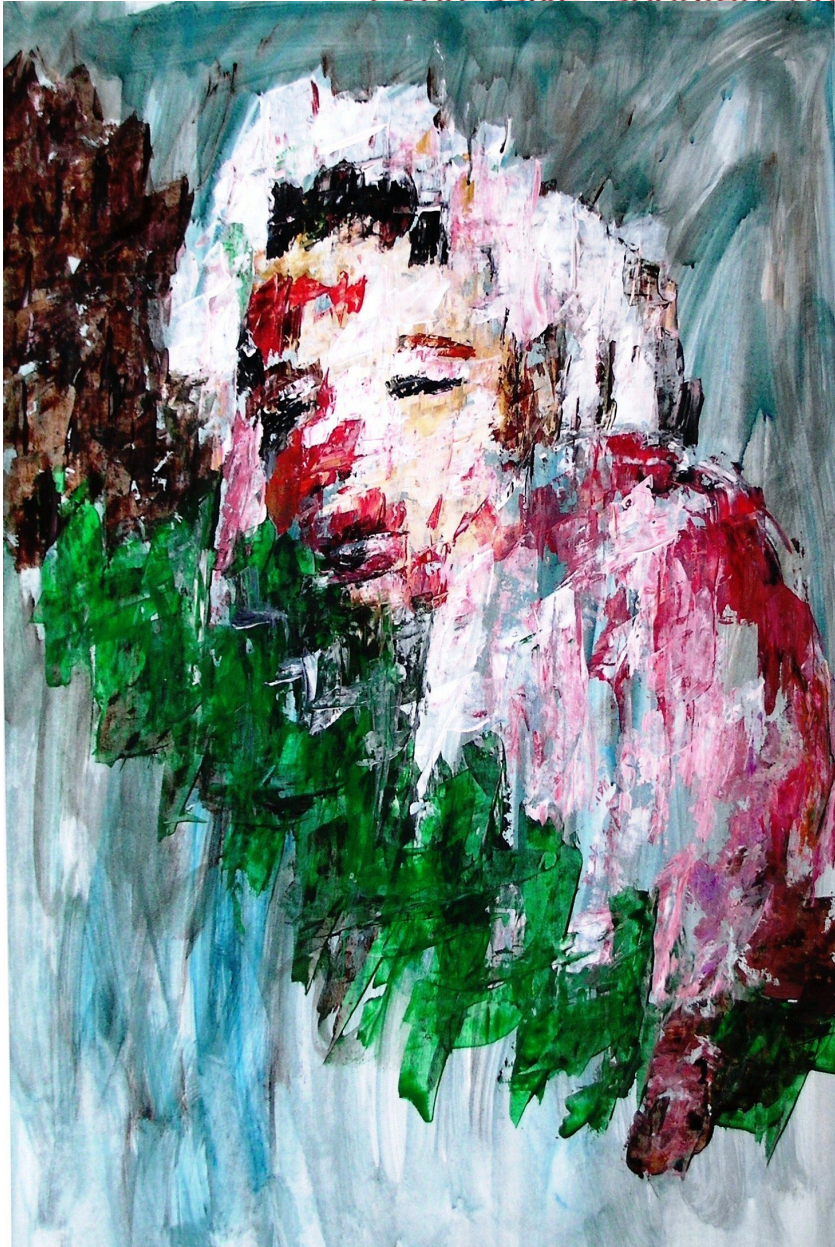

Gabriëlla Cleuren

Expressive, spontaneous, systematic artist

Gabriëlla Cleuren, *On the child's account*, 2008
Highly pigmented acrylics on prepared Steinbach
250/300 g/mg paper, 110 x 73 cm (43 1/4 x 28 3/4 in.)
BNOW00028OW