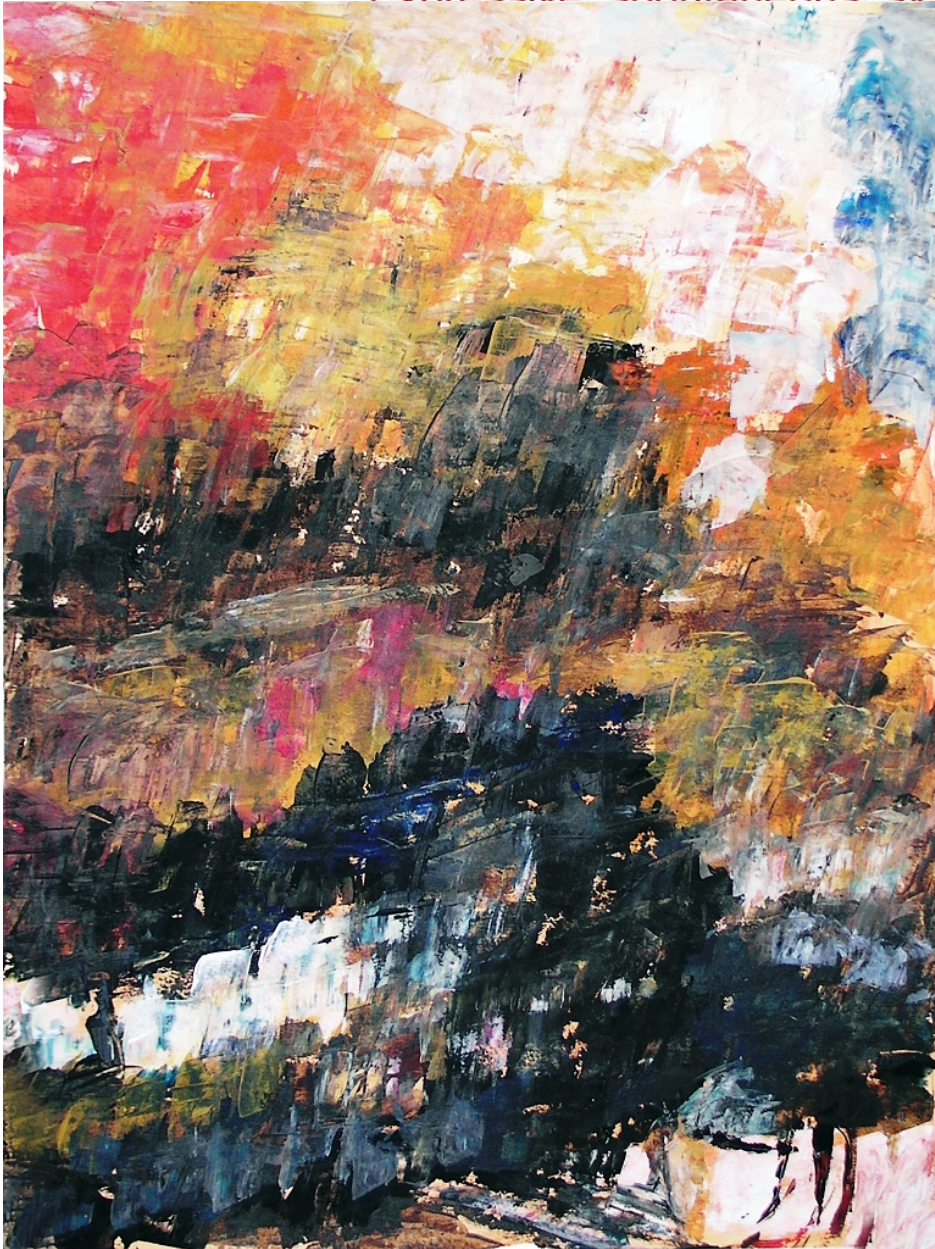

Gabriëlla Cleuren

Expressive spontaneous systematic artist

Gabriëlla Cleuren, *Cataclysm 03*, 2010
Highly pigmented acrylics on prepared Steinbach 250/300
g/mg paper, 73 x 54 cm (28 3/4 x 21 1/4 in.)
BNOW00031OW