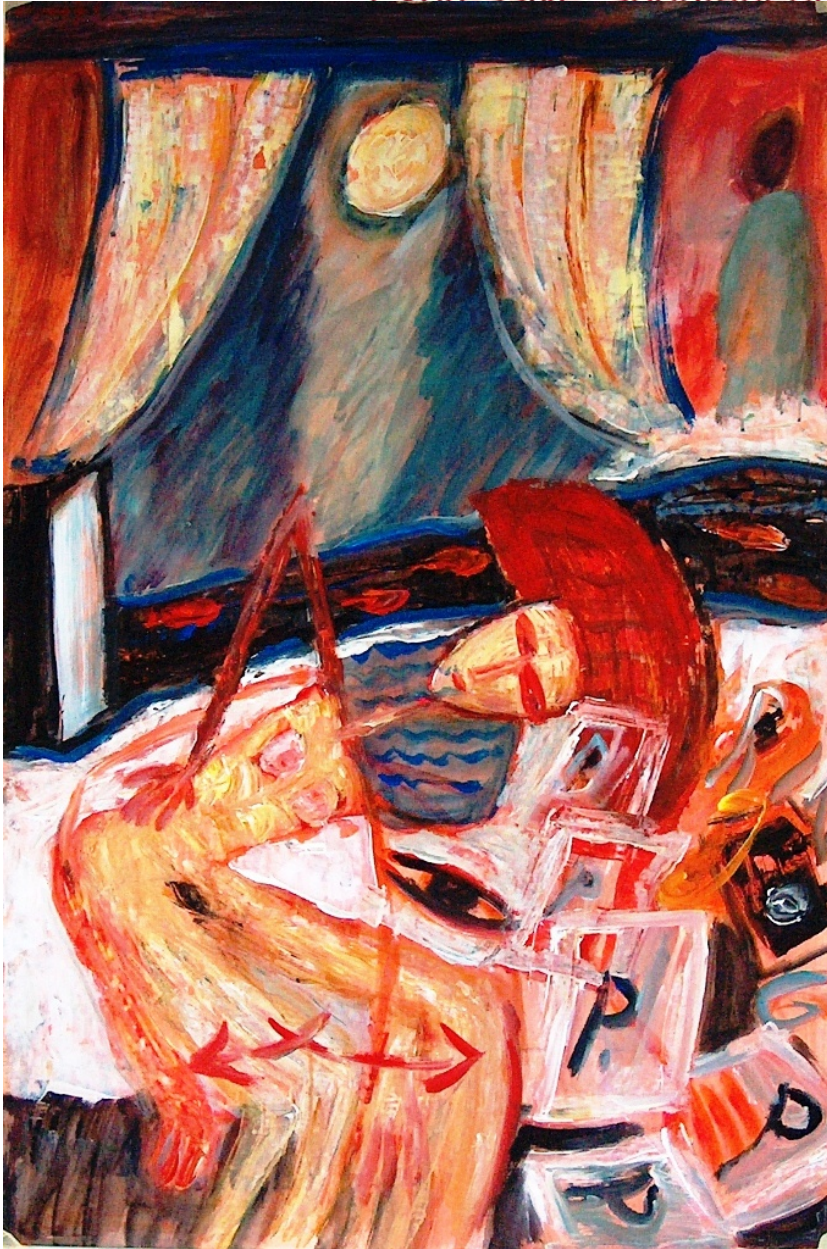

# Gabriëlla Cleuren

Expressive, spontaneous, systematic artist

Gabriëlla Cleuren, *Painting at night*, 2002  
Highly pigmented acrylics on prepared Steinbach  
250/300 g/mg paper, 110 x 73 cm (43 1/4 x 28 3/4 in.)  
VWO00508OW